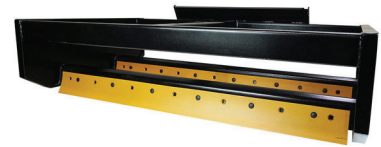

## BOX GRADER

### BG-SERIES

**BG Series Box Grader** excellent for grading and leveling uneven ground, spreading material (gravel, soil, sand), backfilling, and clearing debris. Its blade configuration with two facing forward and two facing the rear making it a more efficient on the job site. Compatible with Skid Steers featuring the Universal Quick Attach Mounting System.