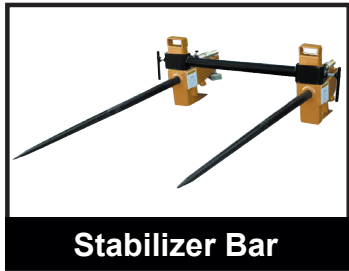

RANKIN

CLAMP-ON BALE SPEAR

CBS SERIES

FEATURES:

- Tapered bolt-in spear for easy bale penetration
- Mounts easily in seconds without tools
- Equipped with handles for ease in mounting
- Adjustable handles slide for additional leverage

MODELS	LIFT CAPACITY	USABLE TINE LENGTH	MAX. BUCKET LIP THICKNESS	TINE SIZE	WEIGHT
CBS-3000	3000 lbs.	41-1/2"	1-1/4"	1-5/8"	136
BFS-4000	Bale Spear Stabilizer, adjustable, stabilizes width of CBS-3000 from 27" to 45"				28