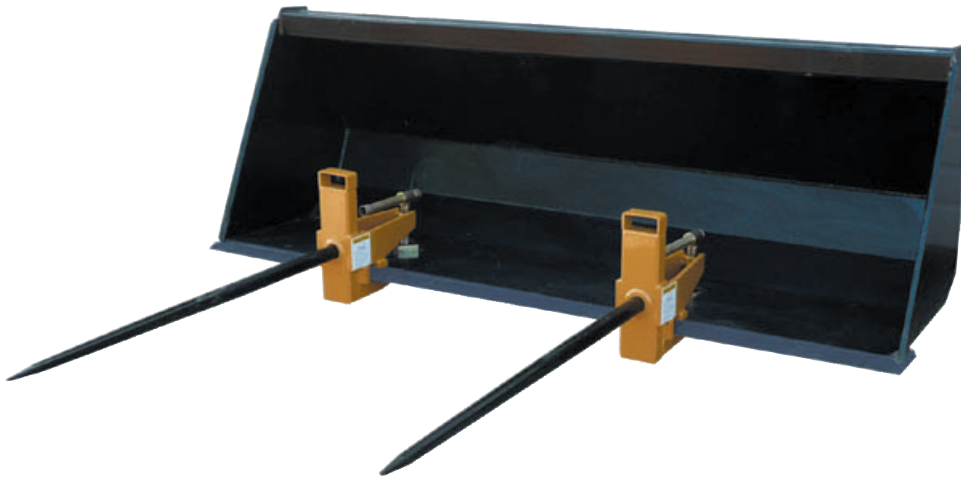

RANKIN

CLAMP-ON BALE SPEAR

CBS SERIES

FEATURES:

- Tapered bolt-in spear for easy bale penetration
- Mounts easily in seconds without tools
- Equipped with handles for ease in mounting
- Adjustable handles slide for additional leverage

MODELS	LIFT CAPACITY	USABLE TINE LENGTH	MAX. BUCKET LIP THICKNESS	TINE SIZE	WEIGHT
CBS-3000	3000 lbs.	41-1/2"	1-1/4"	1-5/8"	136
BFS-4000	Bale Spear Stabilizer, adjustable, stabilizes width of CBS-3000 from 27" to 45"				28