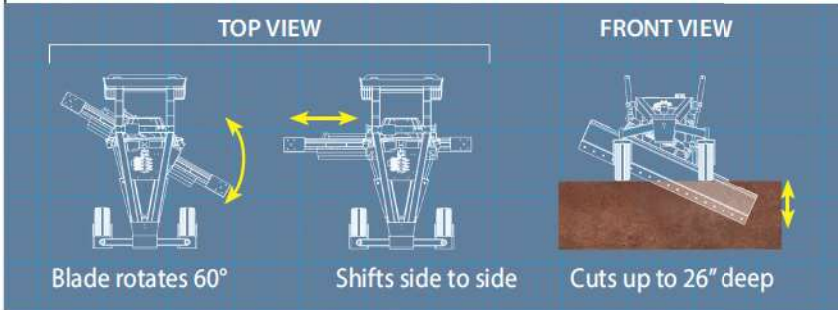

Search "Level Best Grading"

Level Best Is Precision Grading. It's All We Do.

LevelBestGrading.com
800-342-0905