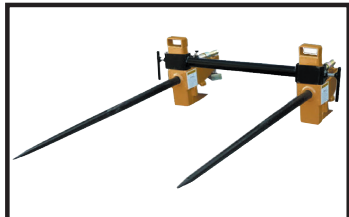

RANKIN

CLAMP-ON BALE SPEAR

Stabilizer Bar

CBS SERIES

FEATURES:

- Tapered bolt-in spear for easy bale penetration
- Mounts easily in seconds without tools
- Equipped with handles for ease in mounting
- Adjustable handles slide for additional leverage

MODELS	LIFT CAPACITY	USABLE TINE LENGTH	MAX. BUCKET LIP THICKNESS	TINE SIZE	WEIGHT
CBS-3000	3000 lbs.	41-1/2"	1-1/4"	1-5/8"	136
BFS-4000	Bale Spear Stabilizer, adjustable, stabilizes width of CBS-3000 from 27" to 45"				28