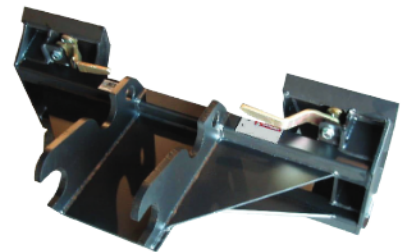

TACH-ALL QUICK ATTACH

FOR KUBOTA COMPACT EXCAVATORS

Increase your compact excavator's versatility by using Skid Steer Attachments such as Pallet Forks, Trenchers, Auger Drives, Land Sculptors, Hydraulic Hammers and Loader Buckets.

FEATURES:

- Heavy Duty Frame
- Universal Mount Quick Attach
- Change attachments in seconds

MODELS	ORDER CODE	TYPE	WEIGHT
QA-KX080	100-190-000	Kubota KX080-3 with Kubota Quick Attach	278
QA-KX121	100-186-000	Kubota KX121-3, KX91-3 and U35 with Kubota Quick Attach	229
QA-KX161	100-091-000	Kubota KX161-3 Mini Excavator and U45 with Kubota Quick Attach	230
QA-U55	100-212-000	Kubota U55 and KX057-4 with Kubota Quick Attach	240