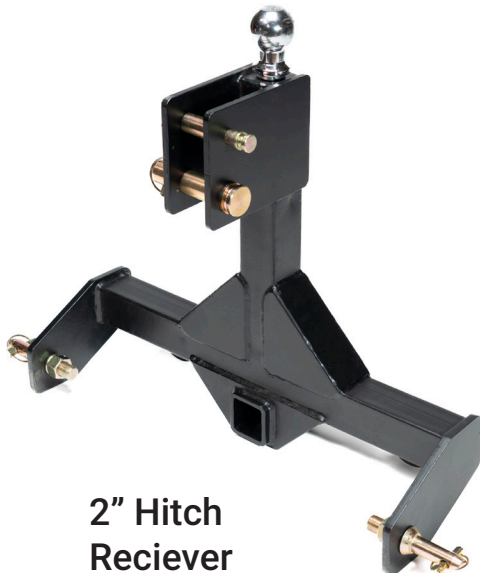

Super Heavy Duty Trailer Mover

SKU: 26-160

Tow Hooks

Bale Spear
Sockets

2" Hitch
Receiver

2-5/16"
Gooseneck Ball

- Category 1&2 quick hitch or 3 point linkage
- Pin bushings for 7/8" or 1.5" lift arm

 Do not use to move loaded trailer.

Light Duty Trailer Mover

SKU: 26-223

2" Hitch
Receiver

2-5/16"
Gooseneck Ball

Tow Hooks