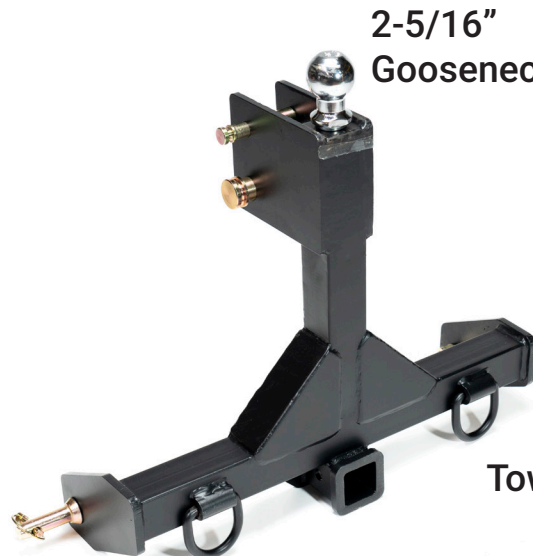

Super Heavy Duty Trailer Mover

SKU: 26-160

Tow Hooks

Bale Spear
Sockets

2" Hitch
Receiver

2-5/16"
Gooseneck Ball

- Category 1&2 quick hitch or 3 point linkage
- Pin bushings for 7/8" or 1.5" lift arm

 Do not use to move loaded trailer.

Light Duty Trailer Mover

SKU: 26-223

2" Hitch
Receiver

2-5/16"
Gooseneck Ball

Tow Hooks