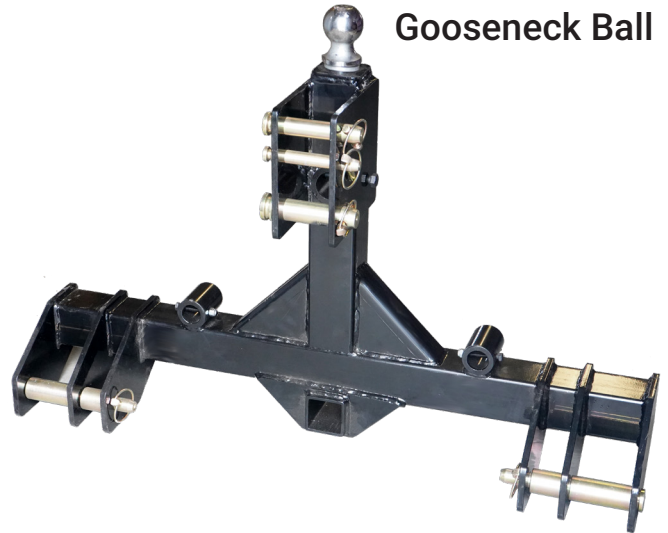

Super Heavy Duty Trailer Mover

SKU: 26-160

Tow Hooks

Bale Spear
Sockets

2" Hitch
Receiver

2-5/16"
Gooseneck Ball

- Category 1&2 quick hitch or 3 point linkage
- Pin bushings for 7/8" or 1.5" lift arm

 Do not use to move loaded trailer.

Light Duty Trailer Mover

SKU: 26-223

2" Hitch
Receiver

2-5/16"
Gooseneck Ball

Tow Hooks