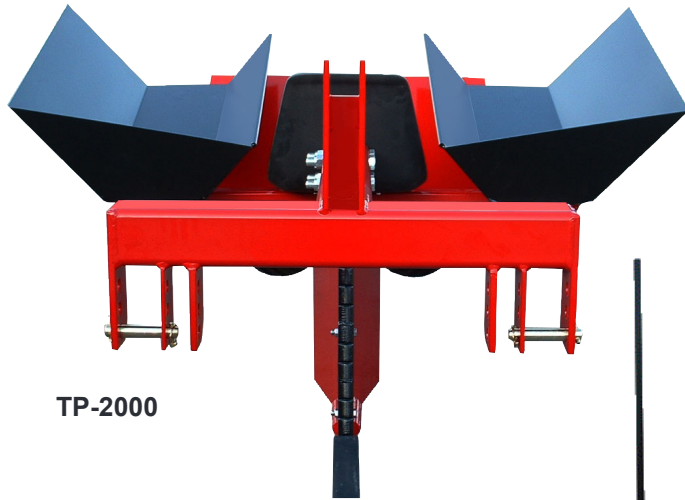

TREE PLANTERS

TP-2000

TP-4000

TP SERIES

FEATURES:

- Plants up to 500 trees per hour
- Large capacity plant boxes
- Chrome alloy hard faced furrow opener shank
- Wide furrow opener for a variety of plants
- Padded cushion seat
- Rubber tire packing wheels
- Constructed of 5" x 3/8" tubing
- Cat. 1 & 2 clevis hitch with Cat. 2 pins
- TP-4000 Extra capacity tree storage rack

Model	Plant Box Capacity	Furrow Opening	Planting Depth	HP Required	Tire Size	Weight
TP-2000	150 Trees	9-1/2"	6" - 18"	60 - 95	11L x 15	1000 lbs.
TP-4000	150 Trees	9-1/2"	6" - 18"	60 - 95	11L x 15	1050 lbs.